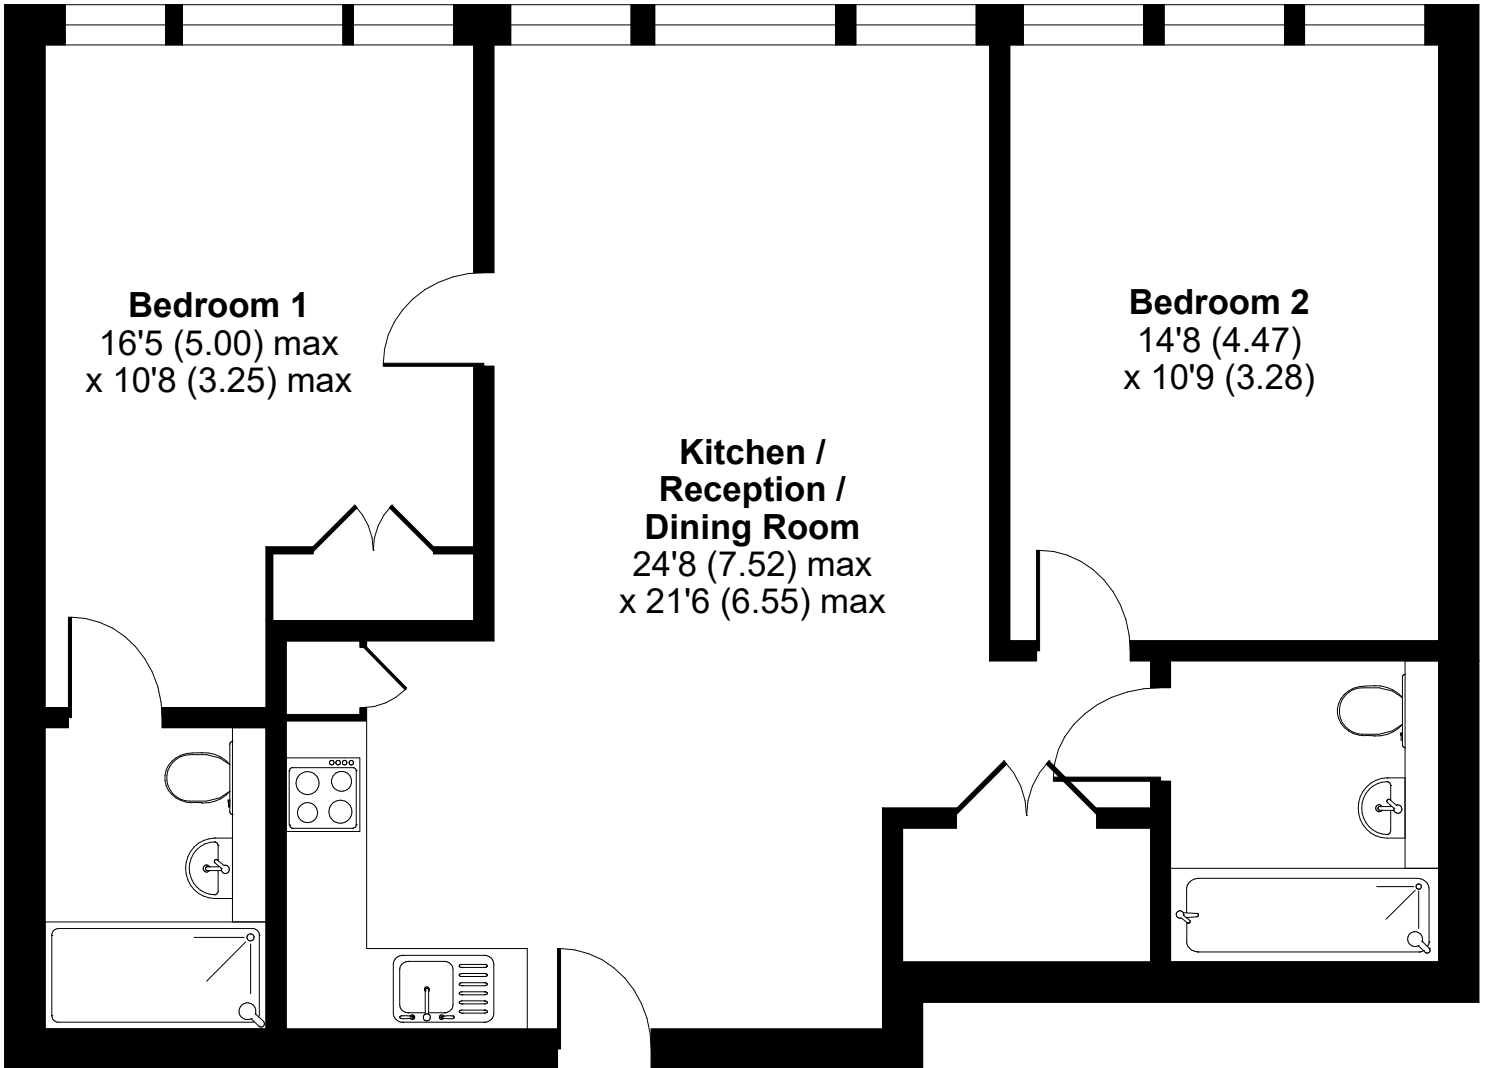

# Ludgate Hill, Birmingham, B3

Approximate Area = 826 sq ft / 76.7 sq m

For identification only - Not to scale

**THIRD FLOOR**